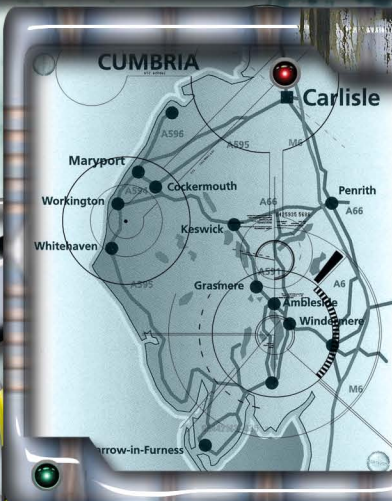

HOW TO FIND US

Victoria Viaduct
Carlisle CA3 8AN
Tel: 01228 511155
email: info@lqk.com
web: www.lqk.com

LASERQUEST

**DARE YOU
ENTER
THE ULTIMATE
LASER
ADVENTURE**

WHAT IS LASERQUEST?

The ultimate sci-fi action adventure for all ages. Whether you're 7 or 77 you'll love the adrenaline-pumping exhilaration of stalking your opponents and unleashing a volley of laser fire in the battlezone of the 21st century.